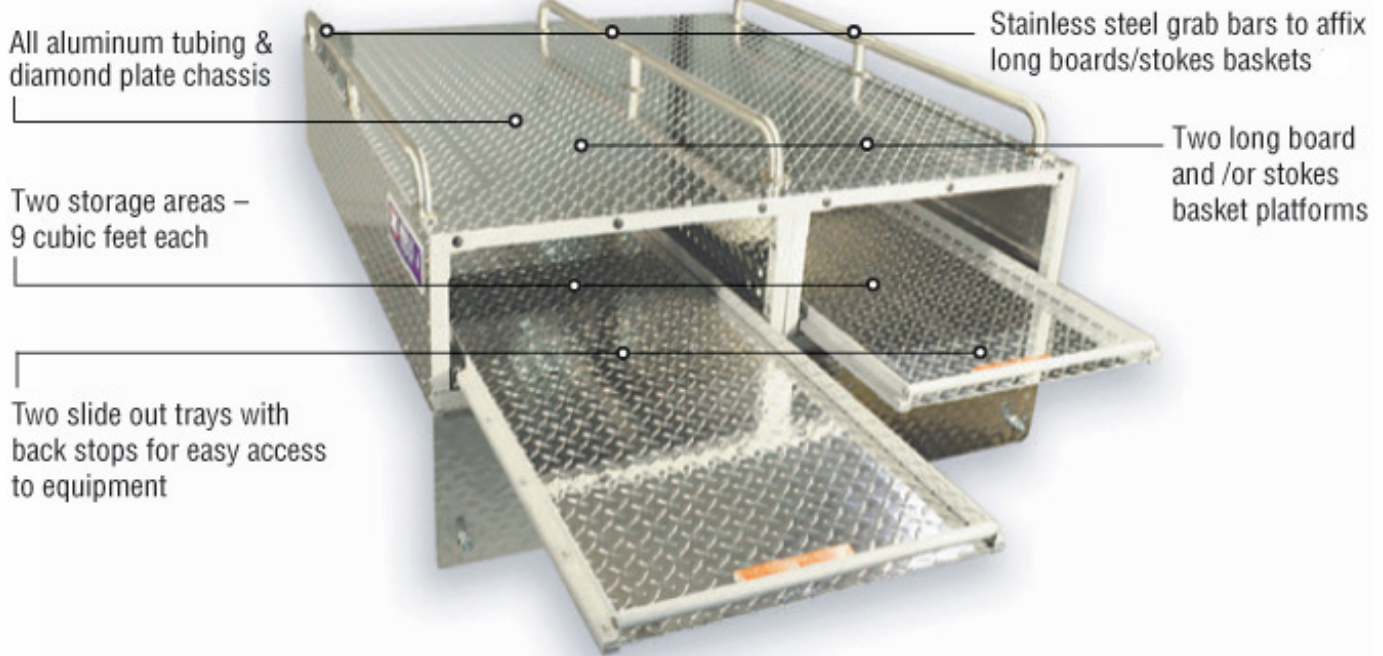

MEDLITE TRANSPORT MCI-106

PRICE: \$3,900.00 + SHIPPING

- All aluminum tubing & diamond plate chassis
- Accommodates two long boards or stokes baskets (not included)
- Twenty Velcro D-loop straps included
- Enclosed storage areas
- Slide out trays in the storage areas with back stops for equipment
- Stainless steel grab bars on the rescue area
- Multiple Casualty Incident Transport

Dimensions	Dry Weight	Crated Weight
48"W x 55"L x 11"H	150	253

*weights & dimensions are approximate only

ALL UNITS SHIP FULLY ASSEMBLED

KIMTEK CORPORATION