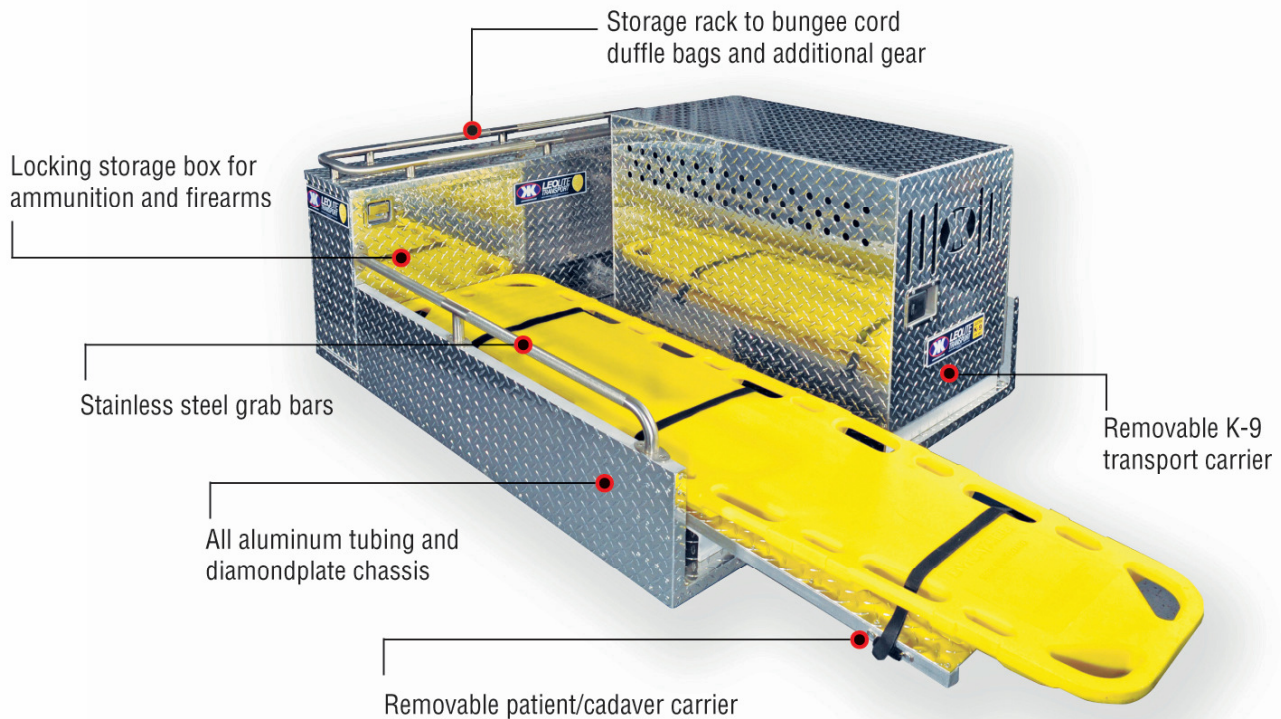

# LEOLITE Transport LEO-505

Long Board NOT Included

**PRICE: \$4,875 + SHIPPING**

- All aluminum tubing & diamond plate chassis
- Stainless steel grab bars
- Lockable storage box for ammunition, firearms, and more
- Storage rack to bungee cord duffel bags, etc.
- Removable Canine Box
- Removable Patient Carrier (long board **not** included)

**Additional Modular Pieces Available:**

Patient / Cadaver Carrier (capable of holding long board or stokes basket)	\$225
Canine Transport Carrier (standard size)	\$550
Officer Seat	\$175

Dimensions	Dry Weight	Crated Weight
48"W x 74"L x 26.5"H	229	332

\*weights & dimensions are approximate only  
Special 46" wide available

**ALL UNITS SHIP  
FULLY ASSEMBLED**

**KIMTEK  
CORPORATION**

326 INDUSTRIAL PARK LANE ORLEANS VT 05860 | 888.546.8358 KIMTEKRESEARCH.com