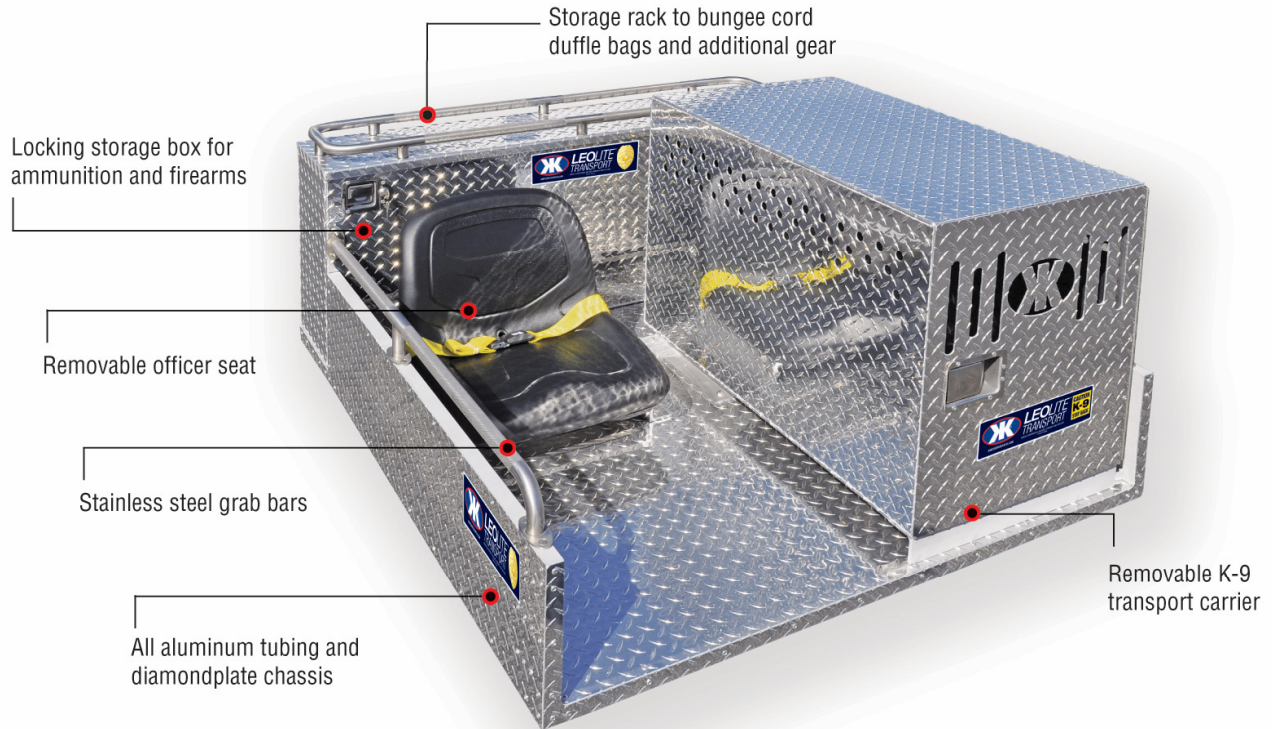

LEOLITE Transport LEO-502

PRICE: \$4,825 + SHIPPING

- All aluminum tubing & diamond plate chassis
- Stainless steel grab bars
- Lockable storage box for ammunition, firearms, and more
- Storage rack to bungee cord duffel bags, etc.
- Removable officer seat
- Removable Canine Box

Additional Modular Pieces Available:

Patient / Cadaver Carrier (capable of holding long board or stokes basket)	\$225
Canine Transport Carrier (standard size)	\$550
Additional Officer Seat	\$175

Dimensions	Dry Weight	Crated Weight
48"W x 55"L x 26.5"H	214	317

*weights & dimensions are approximate only
Special 46" wide available

**ALL UNITS SHIP
FULLY ASSEMBLED**

**KIMTEK
CORPORATION**

326 INDUSTRIAL PARK LANE ORLEANS VT 05860 | 888.546.8358 KIMTEKRESEARCH.com