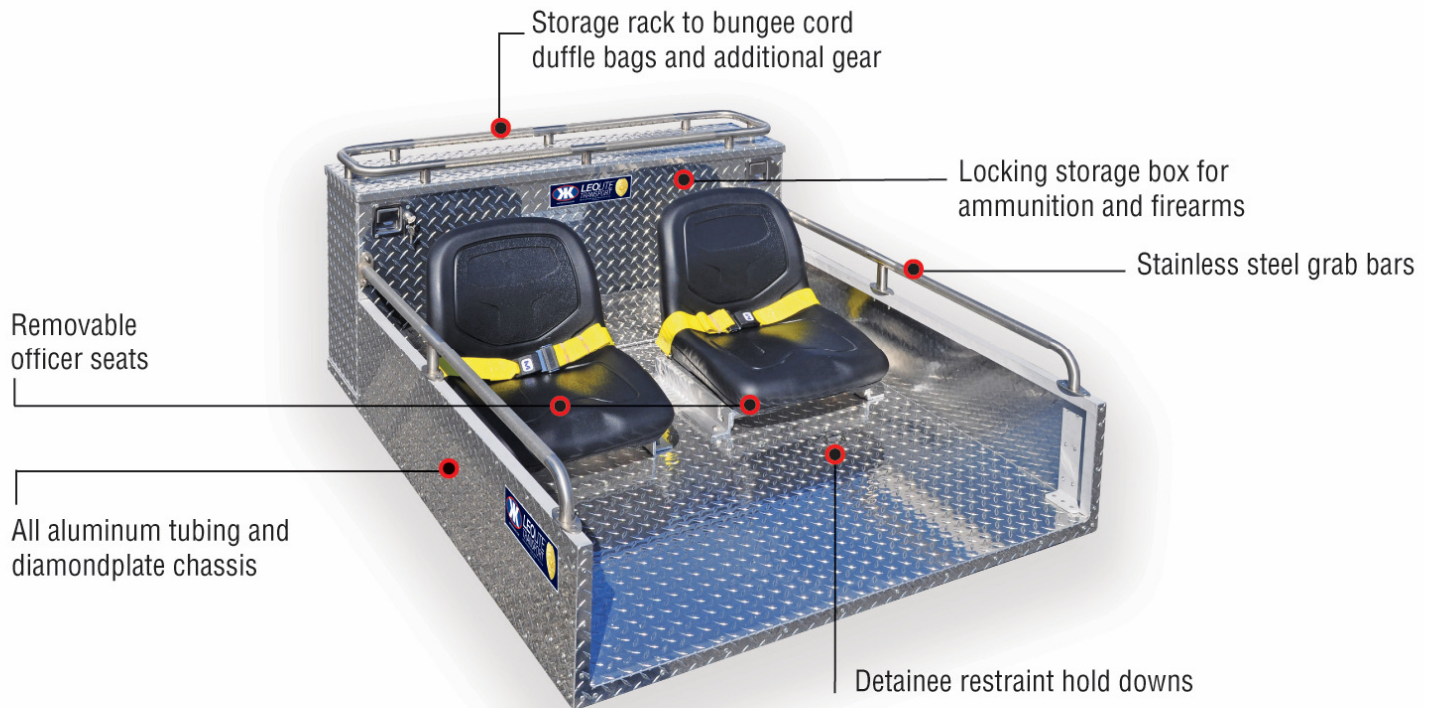

# LEOLITE Transport LEO-501

**PRICE: \$4,450 + SHIPPING**

- All aluminum tubing & diamond plate chassis
- Stainless steel grab bars
- Lockable storage box for ammunition, firearms, and more
- Storage rack to bungee cord duffle bags, etc.
- Removable officer seats
- Detainee restraint hold downs

**Additional Modular Pieces Available:**

Patient / Cadaver Carrier (capable of holding long board or stokes basket)	\$225
Canine Transport Carrier (standard size)	\$550

Dimensions	Dry Weight	Crated Weight
48"W x 55"L x 23.5"H	163	266