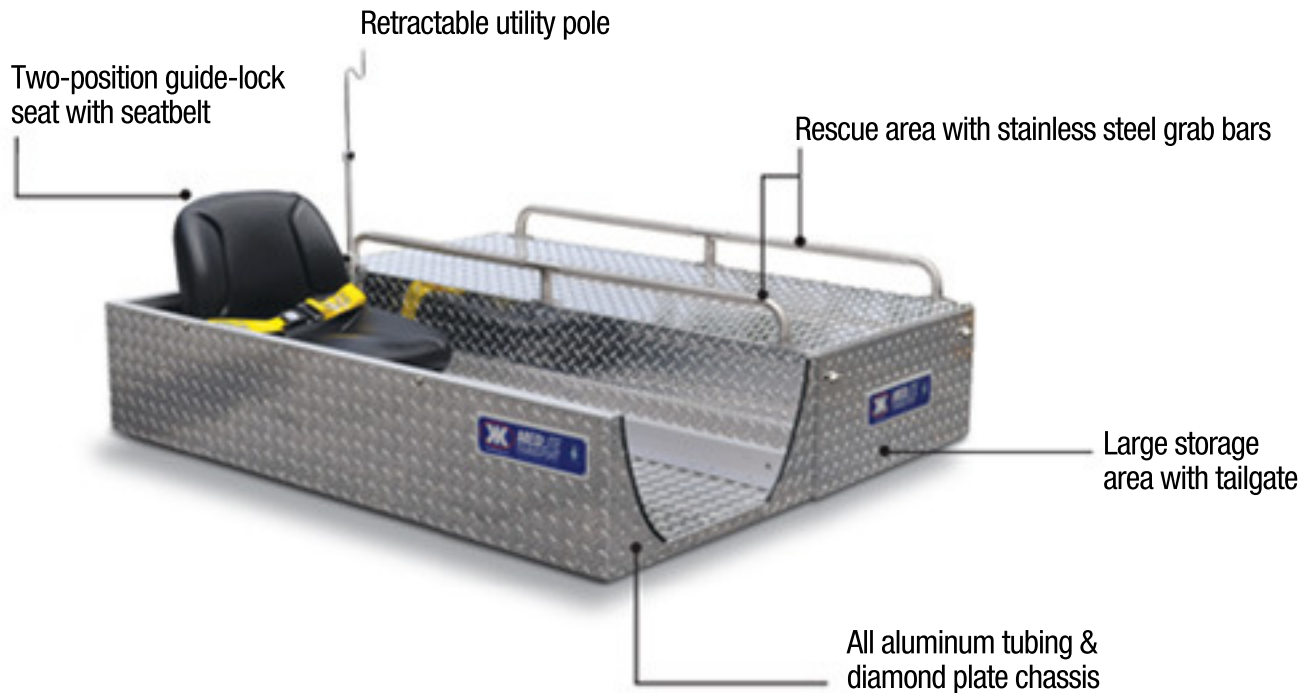

MEDLITE TRANSPORT STANDARD MTS-102

PRICE: \$3,350.00 + SHIPPING

- All aluminum tubing & diamond plate chassis
- Two-position guide-lock seat with seatbelt
- Accommodates a long board or stokes basket (not included)
- Ten Velcro D-loop straps included
- 9 cubic feet of enclosed storage area
- Retractable utility pole
- Stainless steel grab bars on the rescue area

Dimensions	Dry Weight	Crated Weight
48"W x 55"L x 11"H	125	235

*weights & dimensions are approximate only
Special 46" wide available

**ALL UNITS SHIP
FULLY ASSEMBLED**

**KIMTEK
CORPORATION**

326 INDUSTRIAL PARK LANE ORLEANS VT 05860 | 888.546.8358 KIMTEKRESEARCH.com