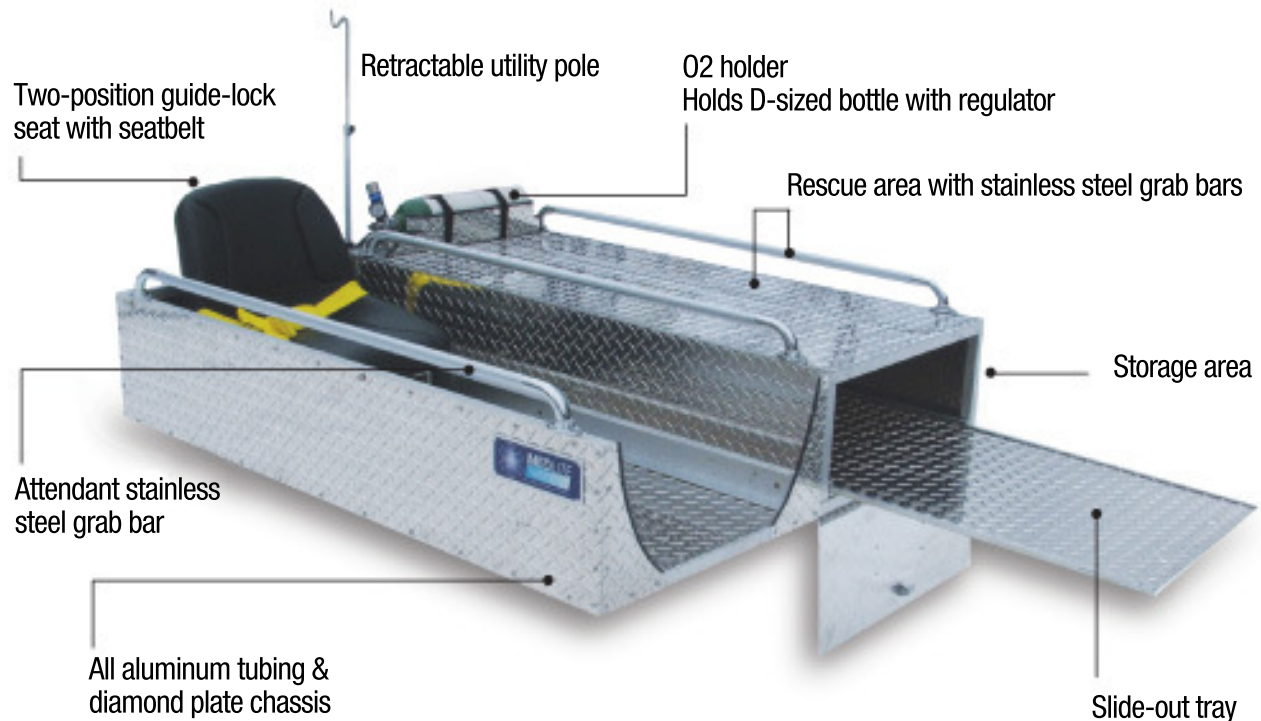

# MEDLITE TRANSPORT DELUXE MTD-103

**PRICE: \$3,750.00 + SHIPPING**

- All aluminum tubing & diamond plate chassis
- Two-position guide-lock seat with seatbelt
- Accommodates a long board or stokes basket (not included)
- Ten Velcro D-loop straps included
- 9 cubic feet of enclosed storage area
- Slide out tray in the storage area
- Retractable utility pole
- O2 holder for "D" sized bottle with regulator
- Stainless steel grab bars on the rescue area
- 3<sup>rd</sup> attendant rail

| Dimensions         | Dry Weight | Crated Weight |
|--------------------|------------|---------------|
| 48"W x 55"L x 11"H | 135        | 238           |

\*weights & dimensions are approximate only  
Special 46" wide available