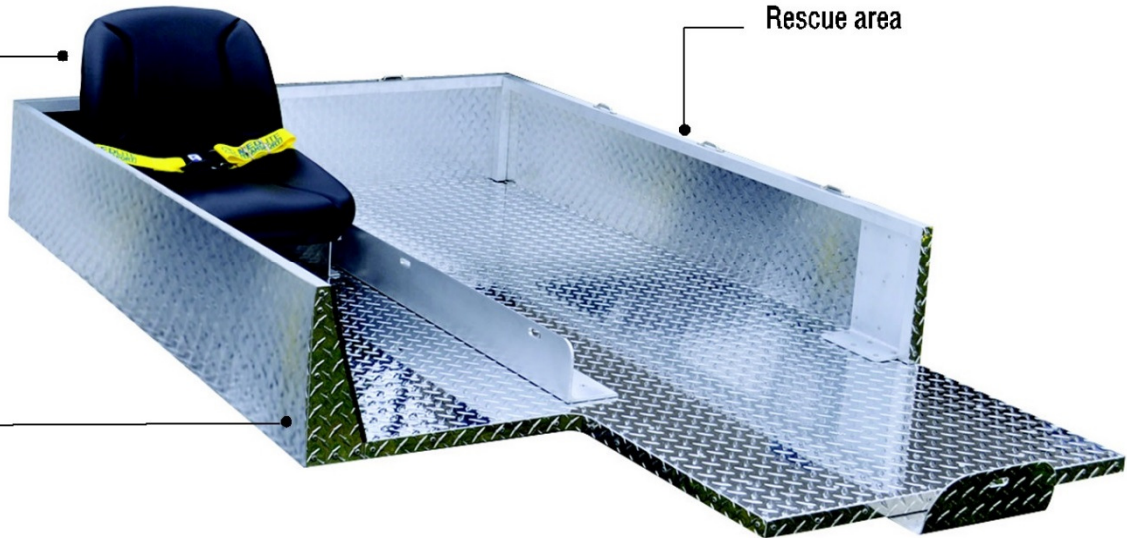

MEDLITE TRANSPORT BASIC MTB-101

Fixed seat with seatbelt

Rescue area

All aluminum tubing & diamond plate chassis

Adjustable back-plate for long board or stokes basket

PRICE: \$2,950.00 + SHIPPING

- All aluminum tubing & diamond plate chassis
- Fixed attendant seat with seatbelt
- Accommodates a long board or stokes basket (not included)
- Ten Velcro D-loop straps included
- Adjustable end point for accepting longer boards or baskets

Dimensions	Dry Weight	Crated Weight
48"W x 76"L x 11"H	135	260

*weights & dimensions are approximate only
Special 46" wide available

**ALL UNITS SHIP
FULLY ASSEMBLED**

**KIMTEK
CORPORATION**

326 INDUSTRIAL PARK LANE ORLEANS VT 05860 | 888.546.8358 KIMTEKRESEARCH.com